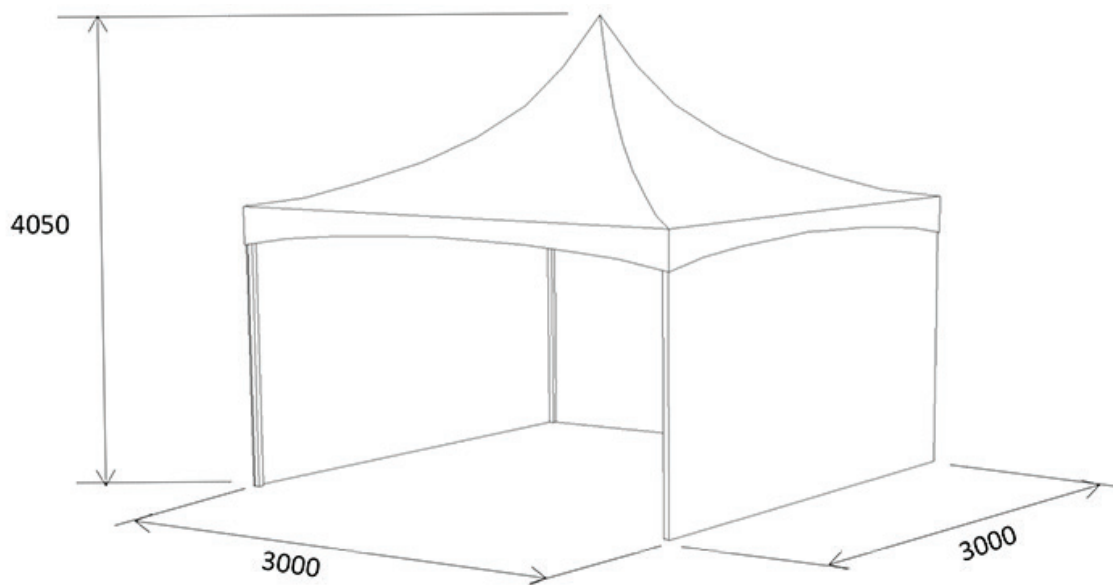

3 METRE MARQUEE

3m Clearspan Structure

3M STEEPLE STRUCTURE MARQUEE

3m Steeple Structure

4.5M PEG AND POLE MARQUEE

4.5m Wide Peg & Pole Marquee

4M STEEPLE STRUCTURE MARQUEE

PHS 1000 20 20

6 METRE MARQUEE

6m Clearspan Structure

6M PEG AND POLE MARQUEE

6m Wide Peg & Pole Marquee

8 METRE MARQUEE

8m Clearspan Structure

9M PEG AND POLE MARQUEE

9m Wide Peg & Pole Marquee

10 METRE MARQUEE

10m Clearspan Structure

12 METRE MARQUEE

12m Clearspan Structure

15 METRE MARQUEE

15m Clearspan Structure

15M PEG AND POLE MARQUEE

15m Wide Peg & Pole Marquee