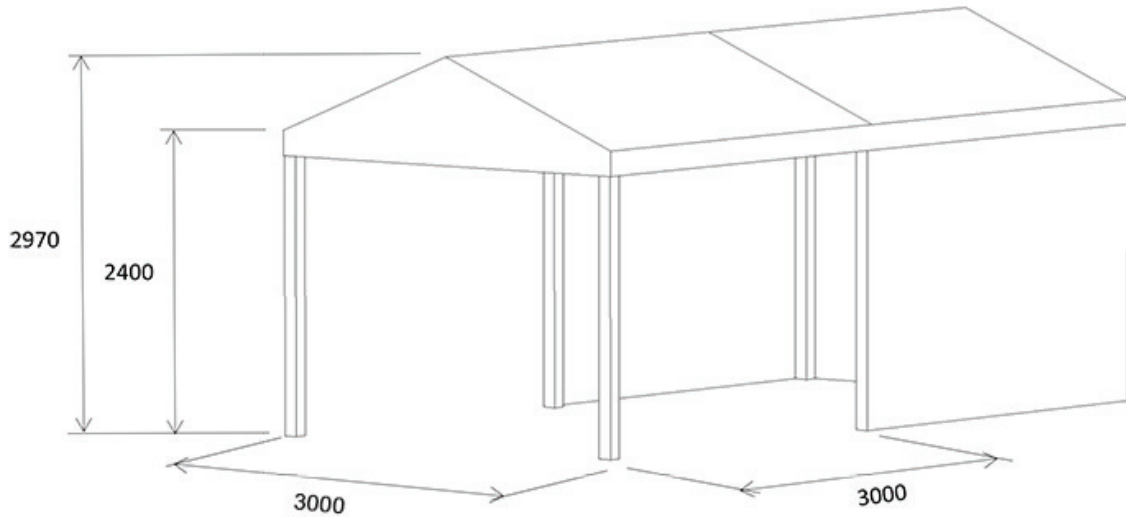

3 METRE MARQUEE

3m Clearspan Structure

3M STEEPLE STRUCTURE MARQUEE

3m Steeple Structure

4.5M PEG AND POLE MARQUEE

4.5m Wide Peg & Pole Marquee

4M STEEPLE STRUCTURE MARQUEE

PHS 1000 20 20

6 METRE MARQUEE

6m Clearspan Structure

6M PEG AND POLE MARQUEE

6m Wide Peg & Pole Marquee

8 METRE MARQUEE

8m Clearspan Structure

9M PEG AND POLE MARQUEE

9m Wide Peg & Pole Marquee

10 METRE MARQUEE

10m Clearspan Structure

12 METRE MARQUEE

12m Clearspan Structure

15 METRE MARQUEE

15m Clearspan Structure

15M PEG AND POLE MARQUEE

15m Wide Peg & Pole Marquee