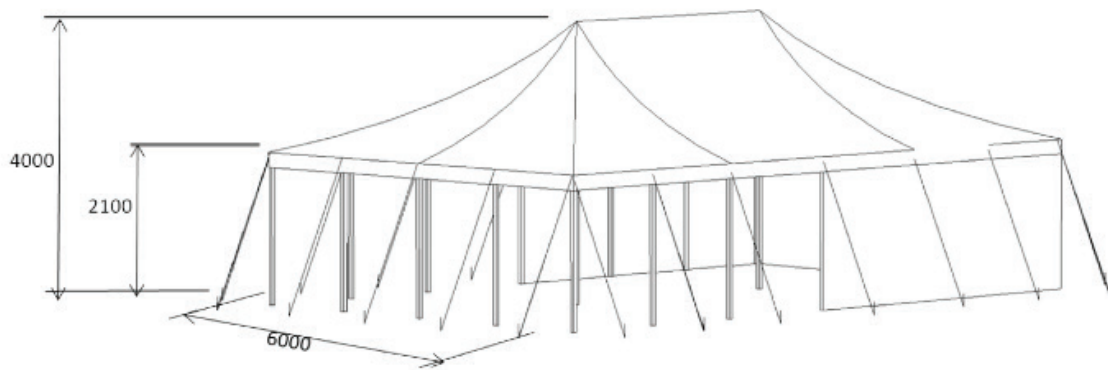

3 METRE MARQUEE

3m Clearspan Structure

3M STEEPLE STRUCTURE MARQUEE

3m Steeple Structure

4.5M PEG AND POLE MARQUEE

4.5m Wide Peg & Pole Marquee

4M STEEPLE STRUCTURE MARQUEE

PHS 1000 20 20

6 METRE MARQUEE

6m Clearspan Structure

6M PEG AND POLE MARQUEE

6m Wide Peg & Pole Marquee

8 METRE MARQUEE

8m Clearspan Structure

9M PEG AND POLE MARQUEE

9m Wide Peg & Pole Marquee

10 METRE MARQUEE

10m Clearspan Structure

12 METRE MARQUEE

12m Clearspan Structure

15 METRE MARQUEE

15m Clearspan Structure

15M PEG AND POLE MARQUEE

15m Wide Peg & Pole Marquee