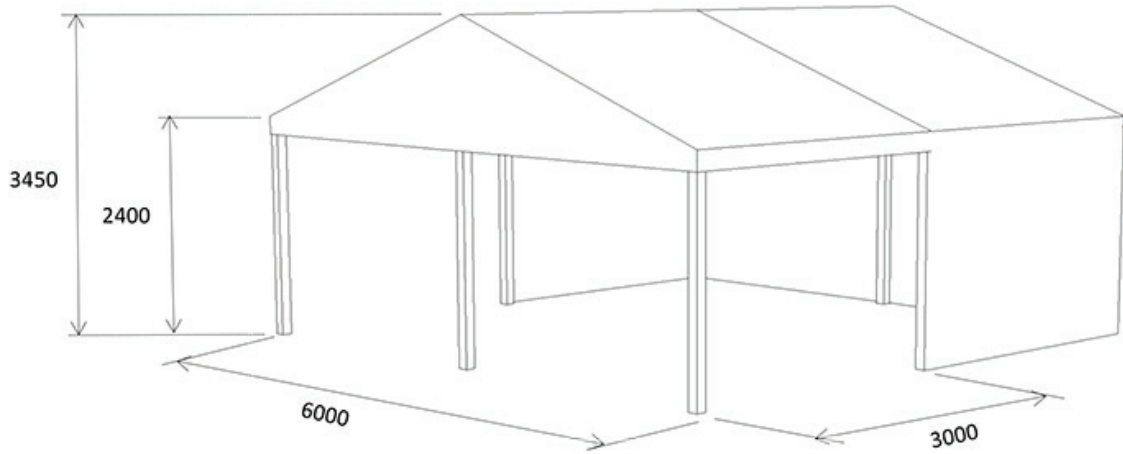

3 METRE MARQUEE

3m Clearspan Structure

3M STEEPLE STRUCTURE MARQUEE

3m Steeple Structure

4.5M PEG AND POLE MARQUEE

4.5m Wide Peg & Pole Marquee

4M STEEPLE STRUCTURE MARQUEE

PHS 1000 20 20

6 METRE MARQUEE

6m Clearspan Structure

6M PEG AND POLE MARQUEE

6m Wide Peg & Pole Marquee

8 METRE MARQUEE

8m Clearspan Structure

9M PEG AND POLE MARQUEE

9m Wide Peg & Pole Marquee

10 METRE MARQUEE

10m Clearspan Structure

12 METRE MARQUEE

12m Clearspan Structure

15 METRE MARQUEE

15m Clearspan Structure

15M PEG AND POLE MARQUEE

15m Wide Peg & Pole Marquee