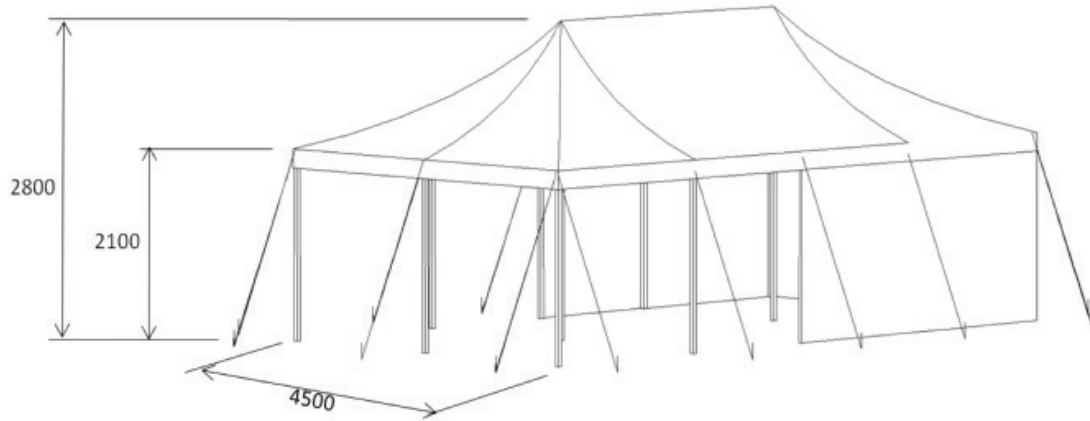

3 METRE MARQUEE

3m Clearspan Structure

3M STEEPLE STRUCTURE MARQUEE

3m Steeple Structure

4.5M PEG AND POLE MARQUEE

4.5m Wide Peg & Pole Marquee

4M STEEPLE STRUCTURE MARQUEE

PHS 1000 20 20

6 METRE MARQUEE

6m Clearspan Structure

6M PEG AND POLE MARQUEE

6m Wide Peg & Pole Marquee

8 METRE MARQUEE

8m Clearspan Structure

9M PEG AND POLE MARQUEE

9m Wide Peg & Pole Marquee

10 METRE MARQUEE

10m Clearspan Structure

12 METRE MARQUEE

12m Clearspan Structure

15 METRE MARQUEE

15m Clearspan Structure

15M PEG AND POLE MARQUEE

15m Wide Peg & Pole Marquee