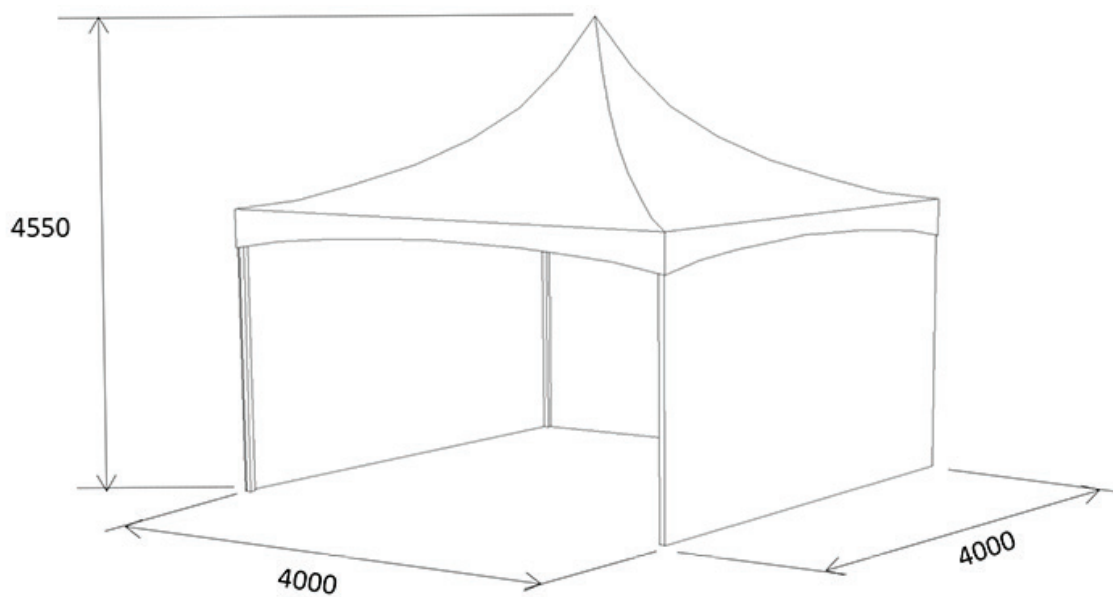

3 METRE MARQUEE

3m Clearspan Structure

3M STEEPLE STRUCTURE MARQUEE

3m Steeple Structure

4.5M PEG AND POLE MARQUEE

4.5m Wide Peg & Pole Marquee

4M STEEPLE STRUCTURE MARQUEE

PHS 1000 20 20

6 METRE MARQUEE

6m Clearspan Structure

6M PEG AND POLE MARQUEE

6m Wide Peg & Pole Marquee

8 METRE MARQUEE

8m Clearspan Structure

9M PEG AND POLE MARQUEE

9m Wide Peg & Pole Marquee

10 METRE MARQUEE

10m Clearspan Structure

12 METRE MARQUEE

12m Clearspan Structure

15 METRE MARQUEE

15m Clearspan Structure

15M PEG AND POLE MARQUEE

15m Wide Peg & Pole Marquee